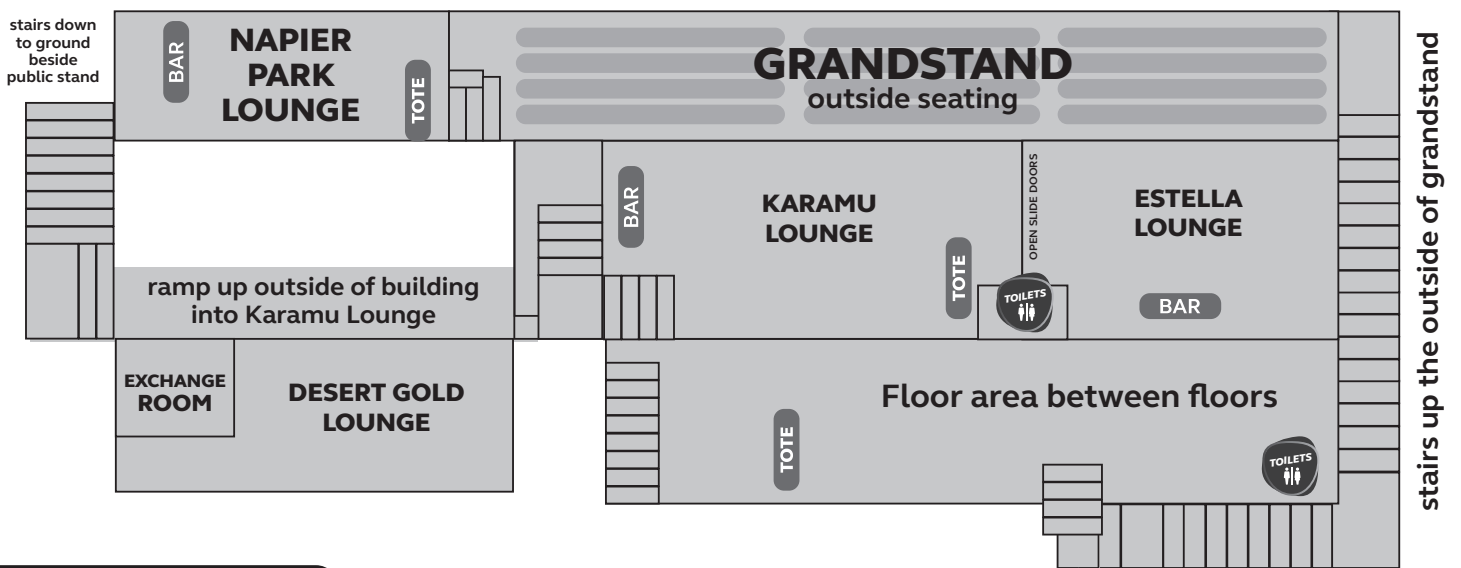

**XTREME
FITNESS**

10% discount
on monthly gym
membership @
Extreme Fitness

situated at HB Racecourse

10% discount
The Gintrap
Restaurant

RACECOURSE VIEW

LEVEL 2 | LEVEL 3

LEVEL 1

BBQ GOURMET