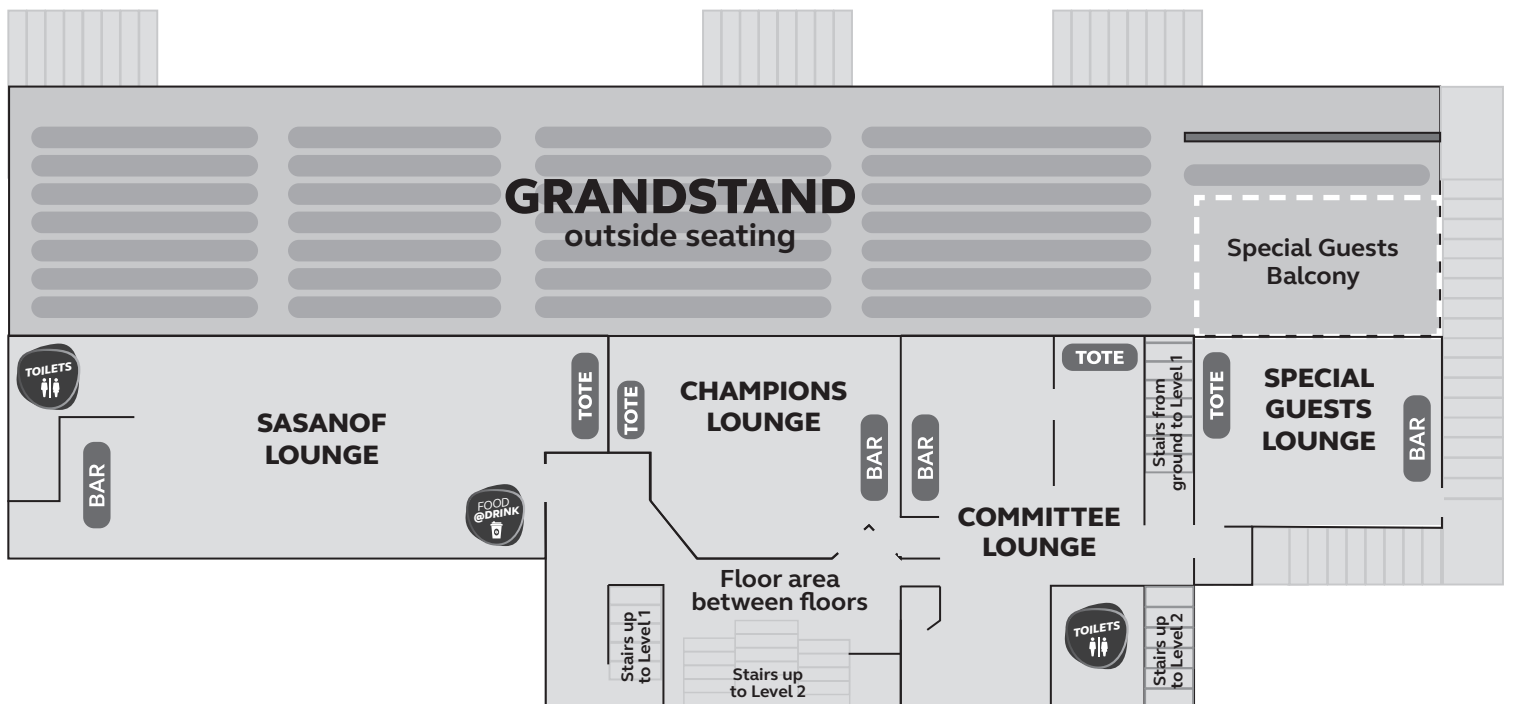

**XTREME
FITNESS**

10% discount
on monthly gym
membership @
Extreme Fitness

situated at HB Racecourse

10% discount
The Gintrap
Restaurant

RACECOURSE VIEW

LEVEL 2 | LEVEL 3

LEVEL 1

BBQ GOURMET